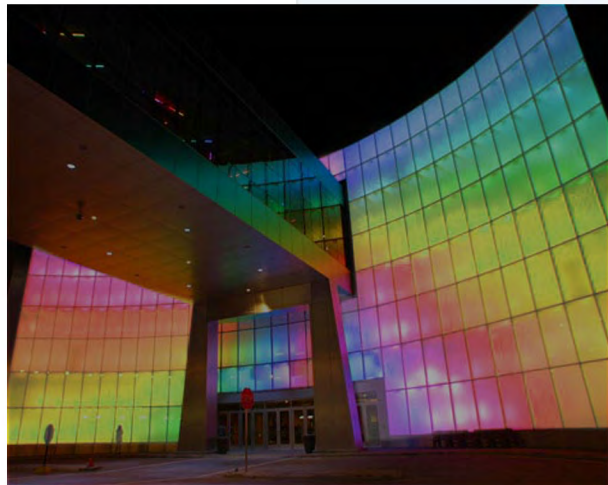

# Lighting Narrative

PHILIPS COLORGRAZE RGB POWERCORE

PHILIPS eW ACCENT MX POWERCORE

PHILIPS COLORGRAZE RGB POWERCORE

PHILIPS eW ACCENT MX POWERCORE

WASA F1 LIGHTING SKETCHPACK  
14 February 2013

Lighting Narrative  
A-47