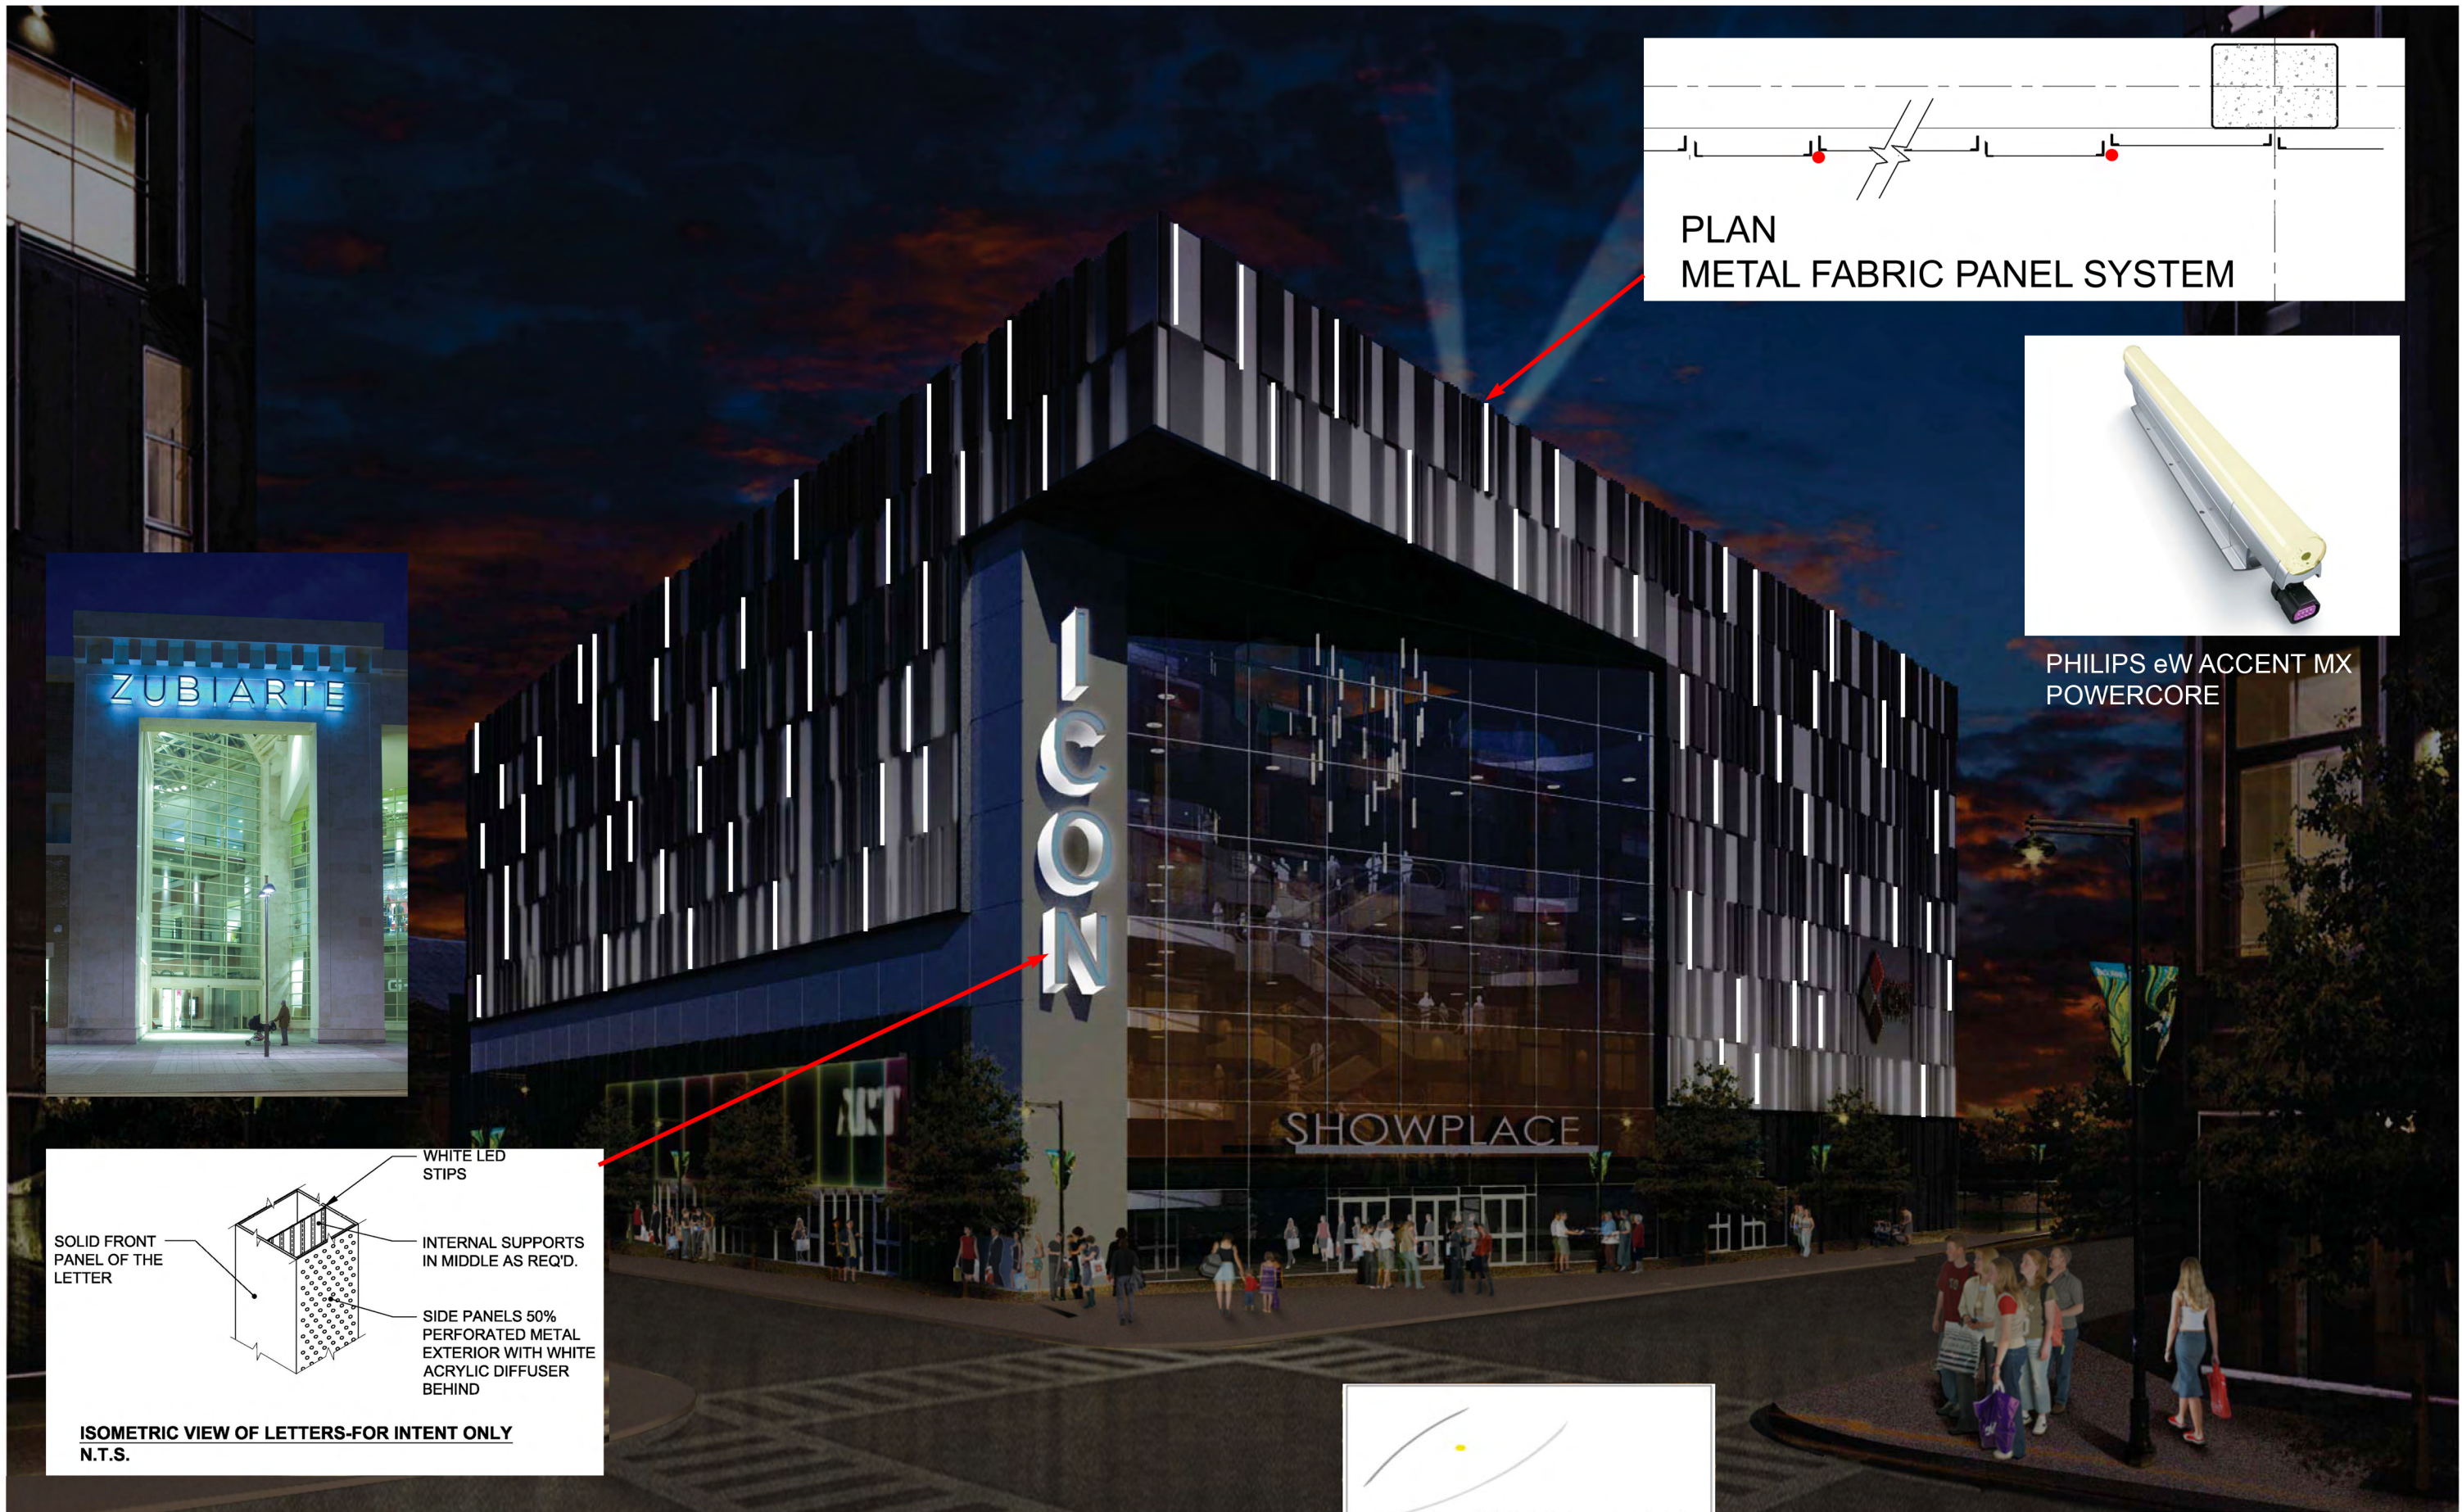

West Elevation - 1 1/2 Street

East Elevation - Canal Street

North Elevation - N Place SE

South Elevation - DC Water Driveway

- Theater Signage
- Parking Signage
- Retail Signage

\*Signage is illustrative only and is subject to change.  
Signage generally reflects size, orientation, and location.