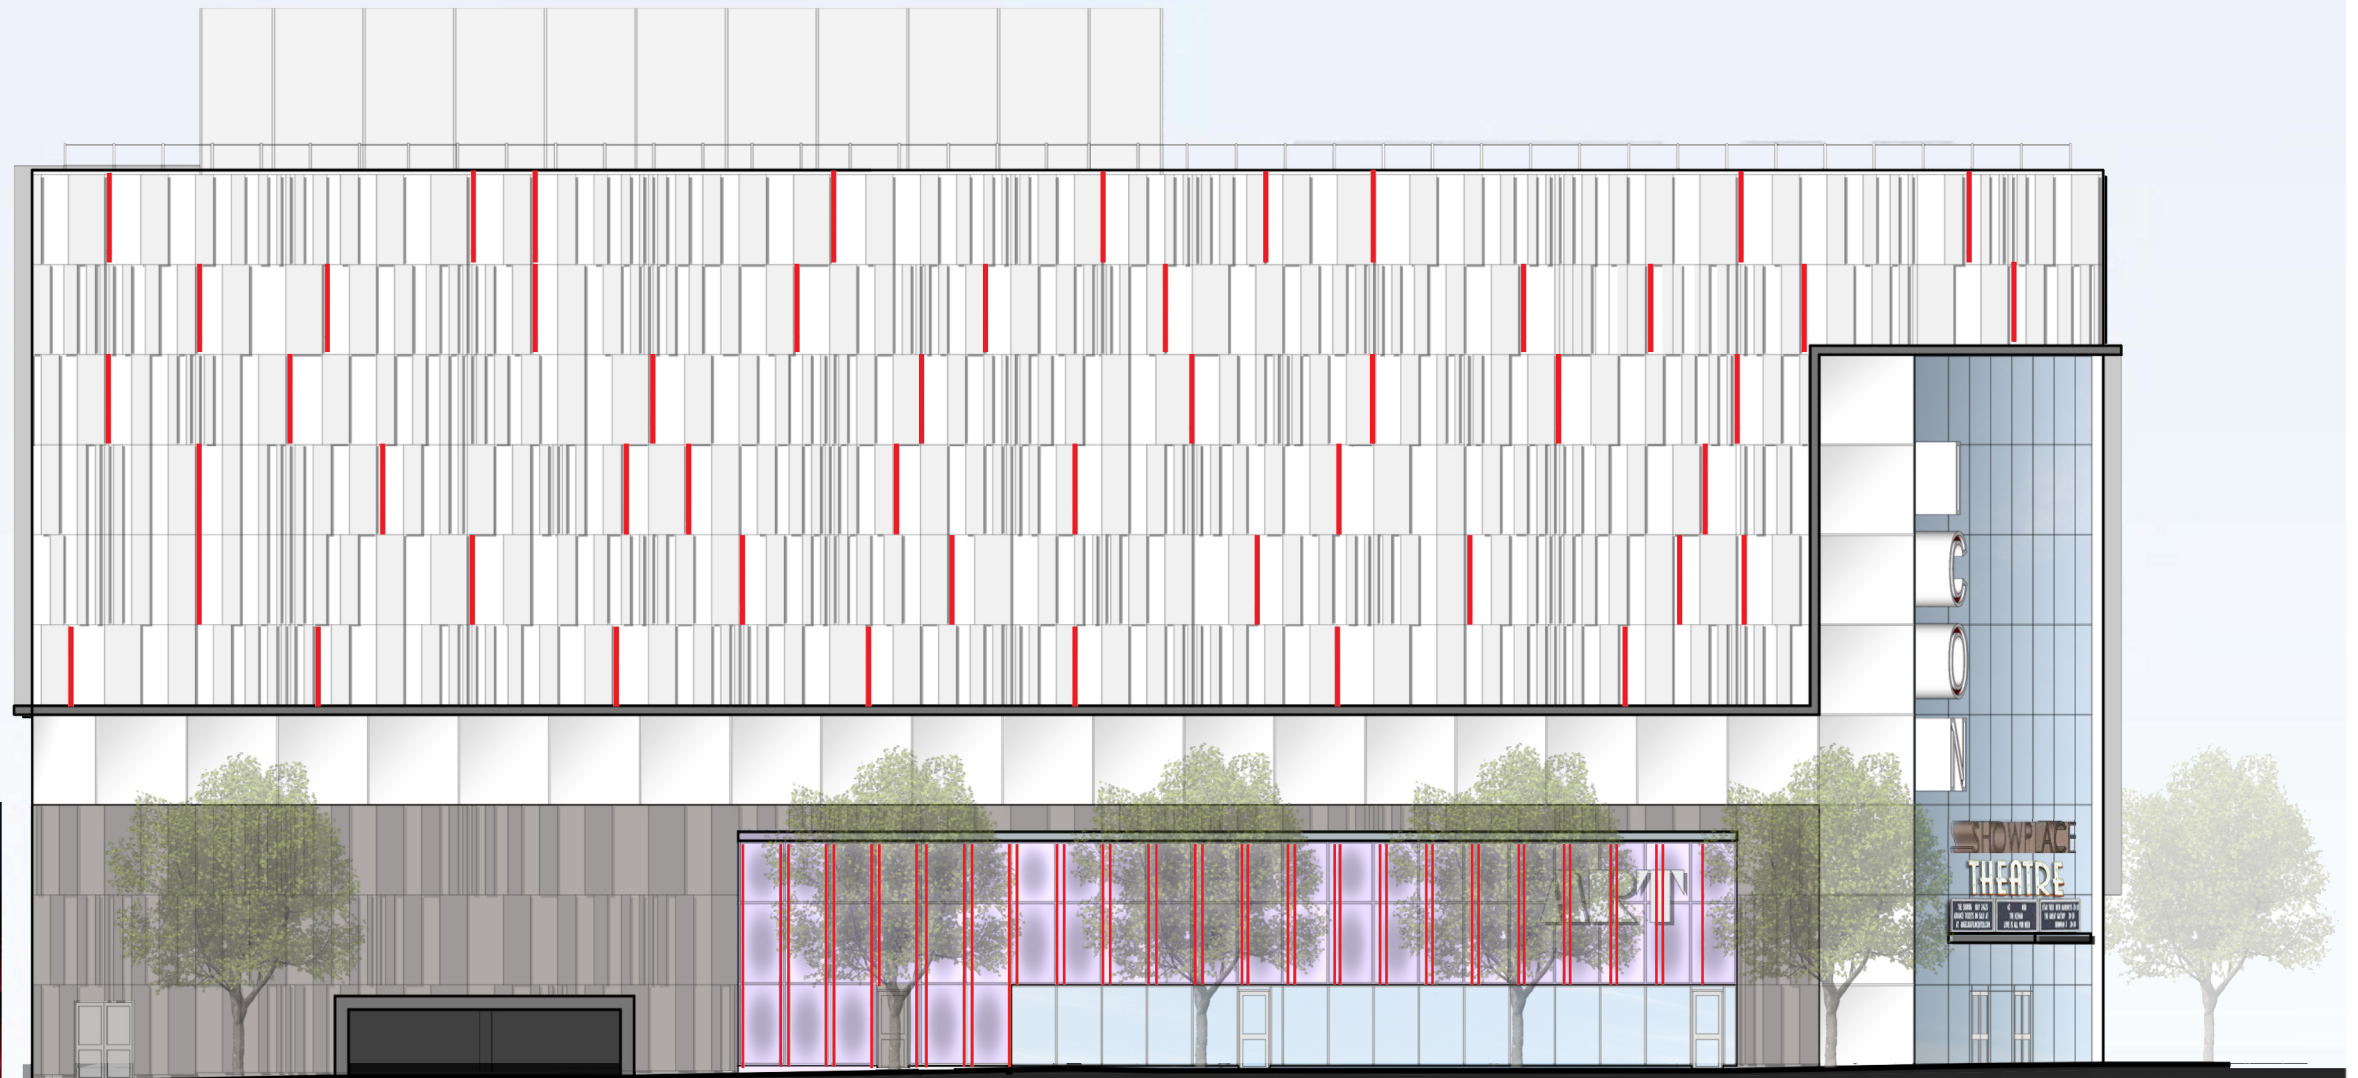

PHILIPS COLORGRAZE RGB POWERCORE