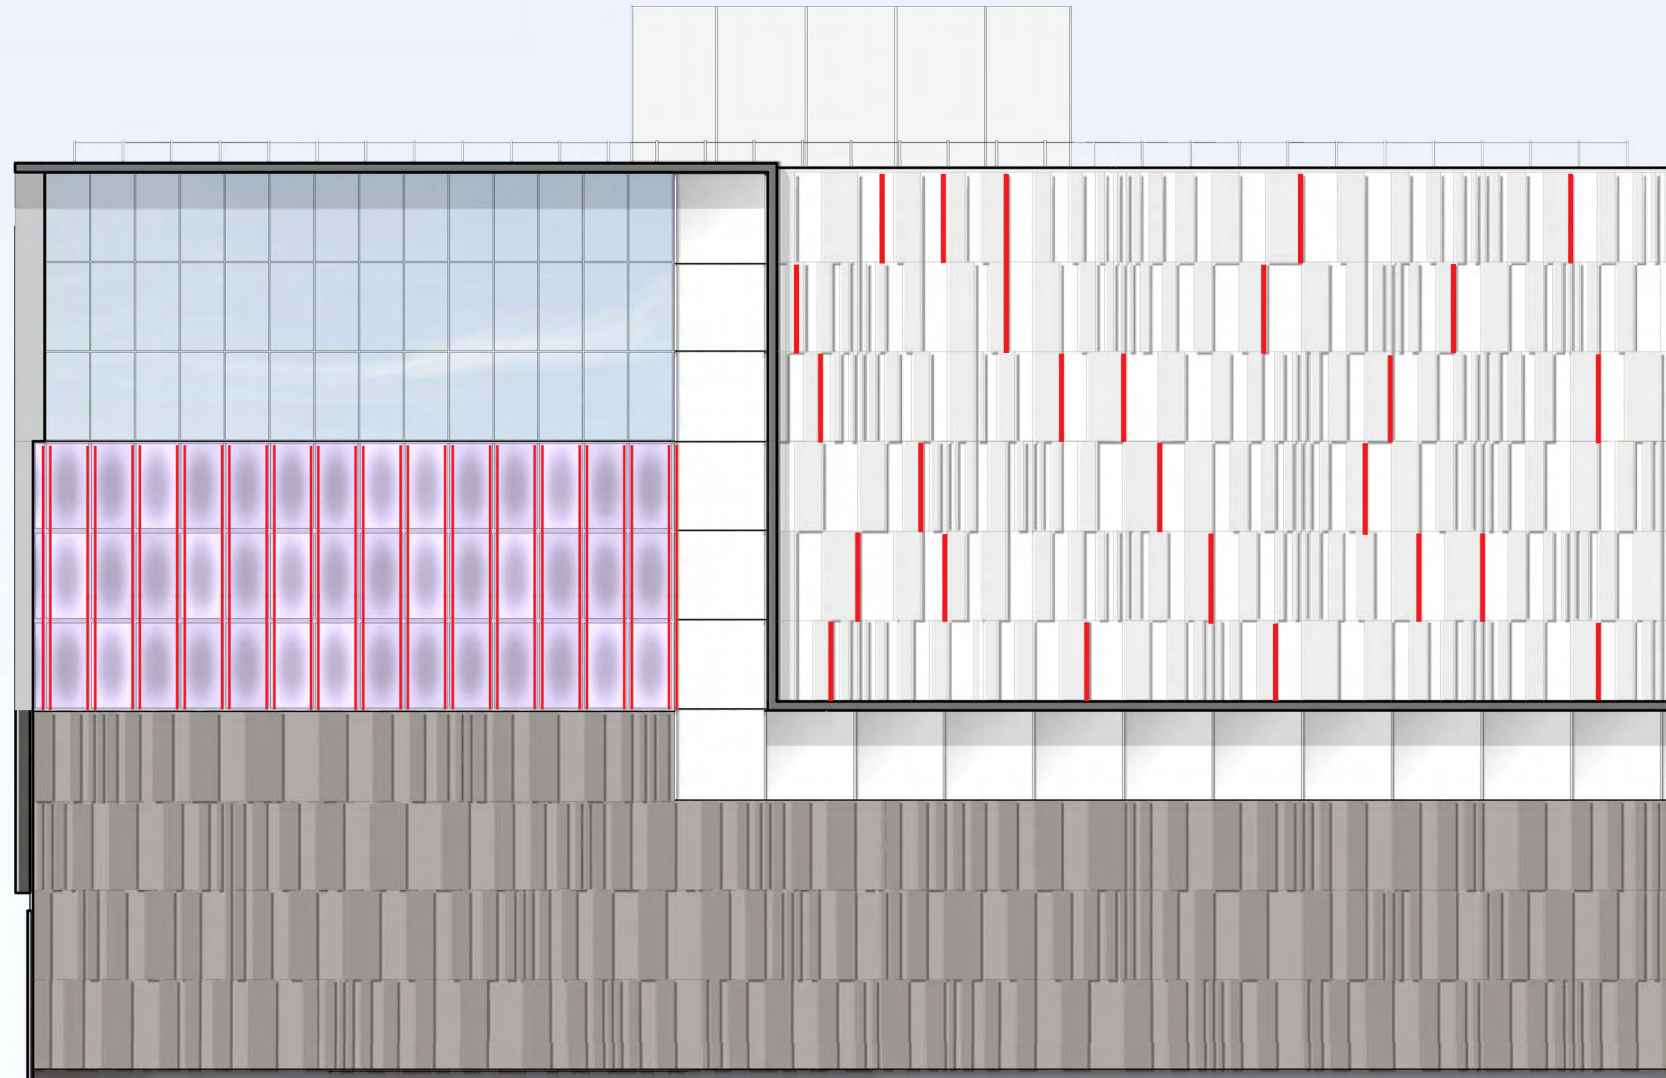

West Elevation - 1 1/2 Street

East Elevation - Canal Street

North Elevation - N Place SE

South Elevation - DC Water Driveway

- Theater Signage
- Parking Signage
- Retail Signage

\*Signage is illustrative only and is subject to change.  
Signage generally reflects size, orientation, and location.

# Lighting Narrative

PHILIPS COLORGRAZE RGB POWERCORE

PHILIPS eW ACCENT MX POWERCORE

PHILIPS COLORGRAZE RGB POWERCORE

PHILIPS eW ACCENT MX POWERCORE

WASA F1 LIGHTING SKETCHPACK  
14 February 2013

Lighting Narrative  
A-47