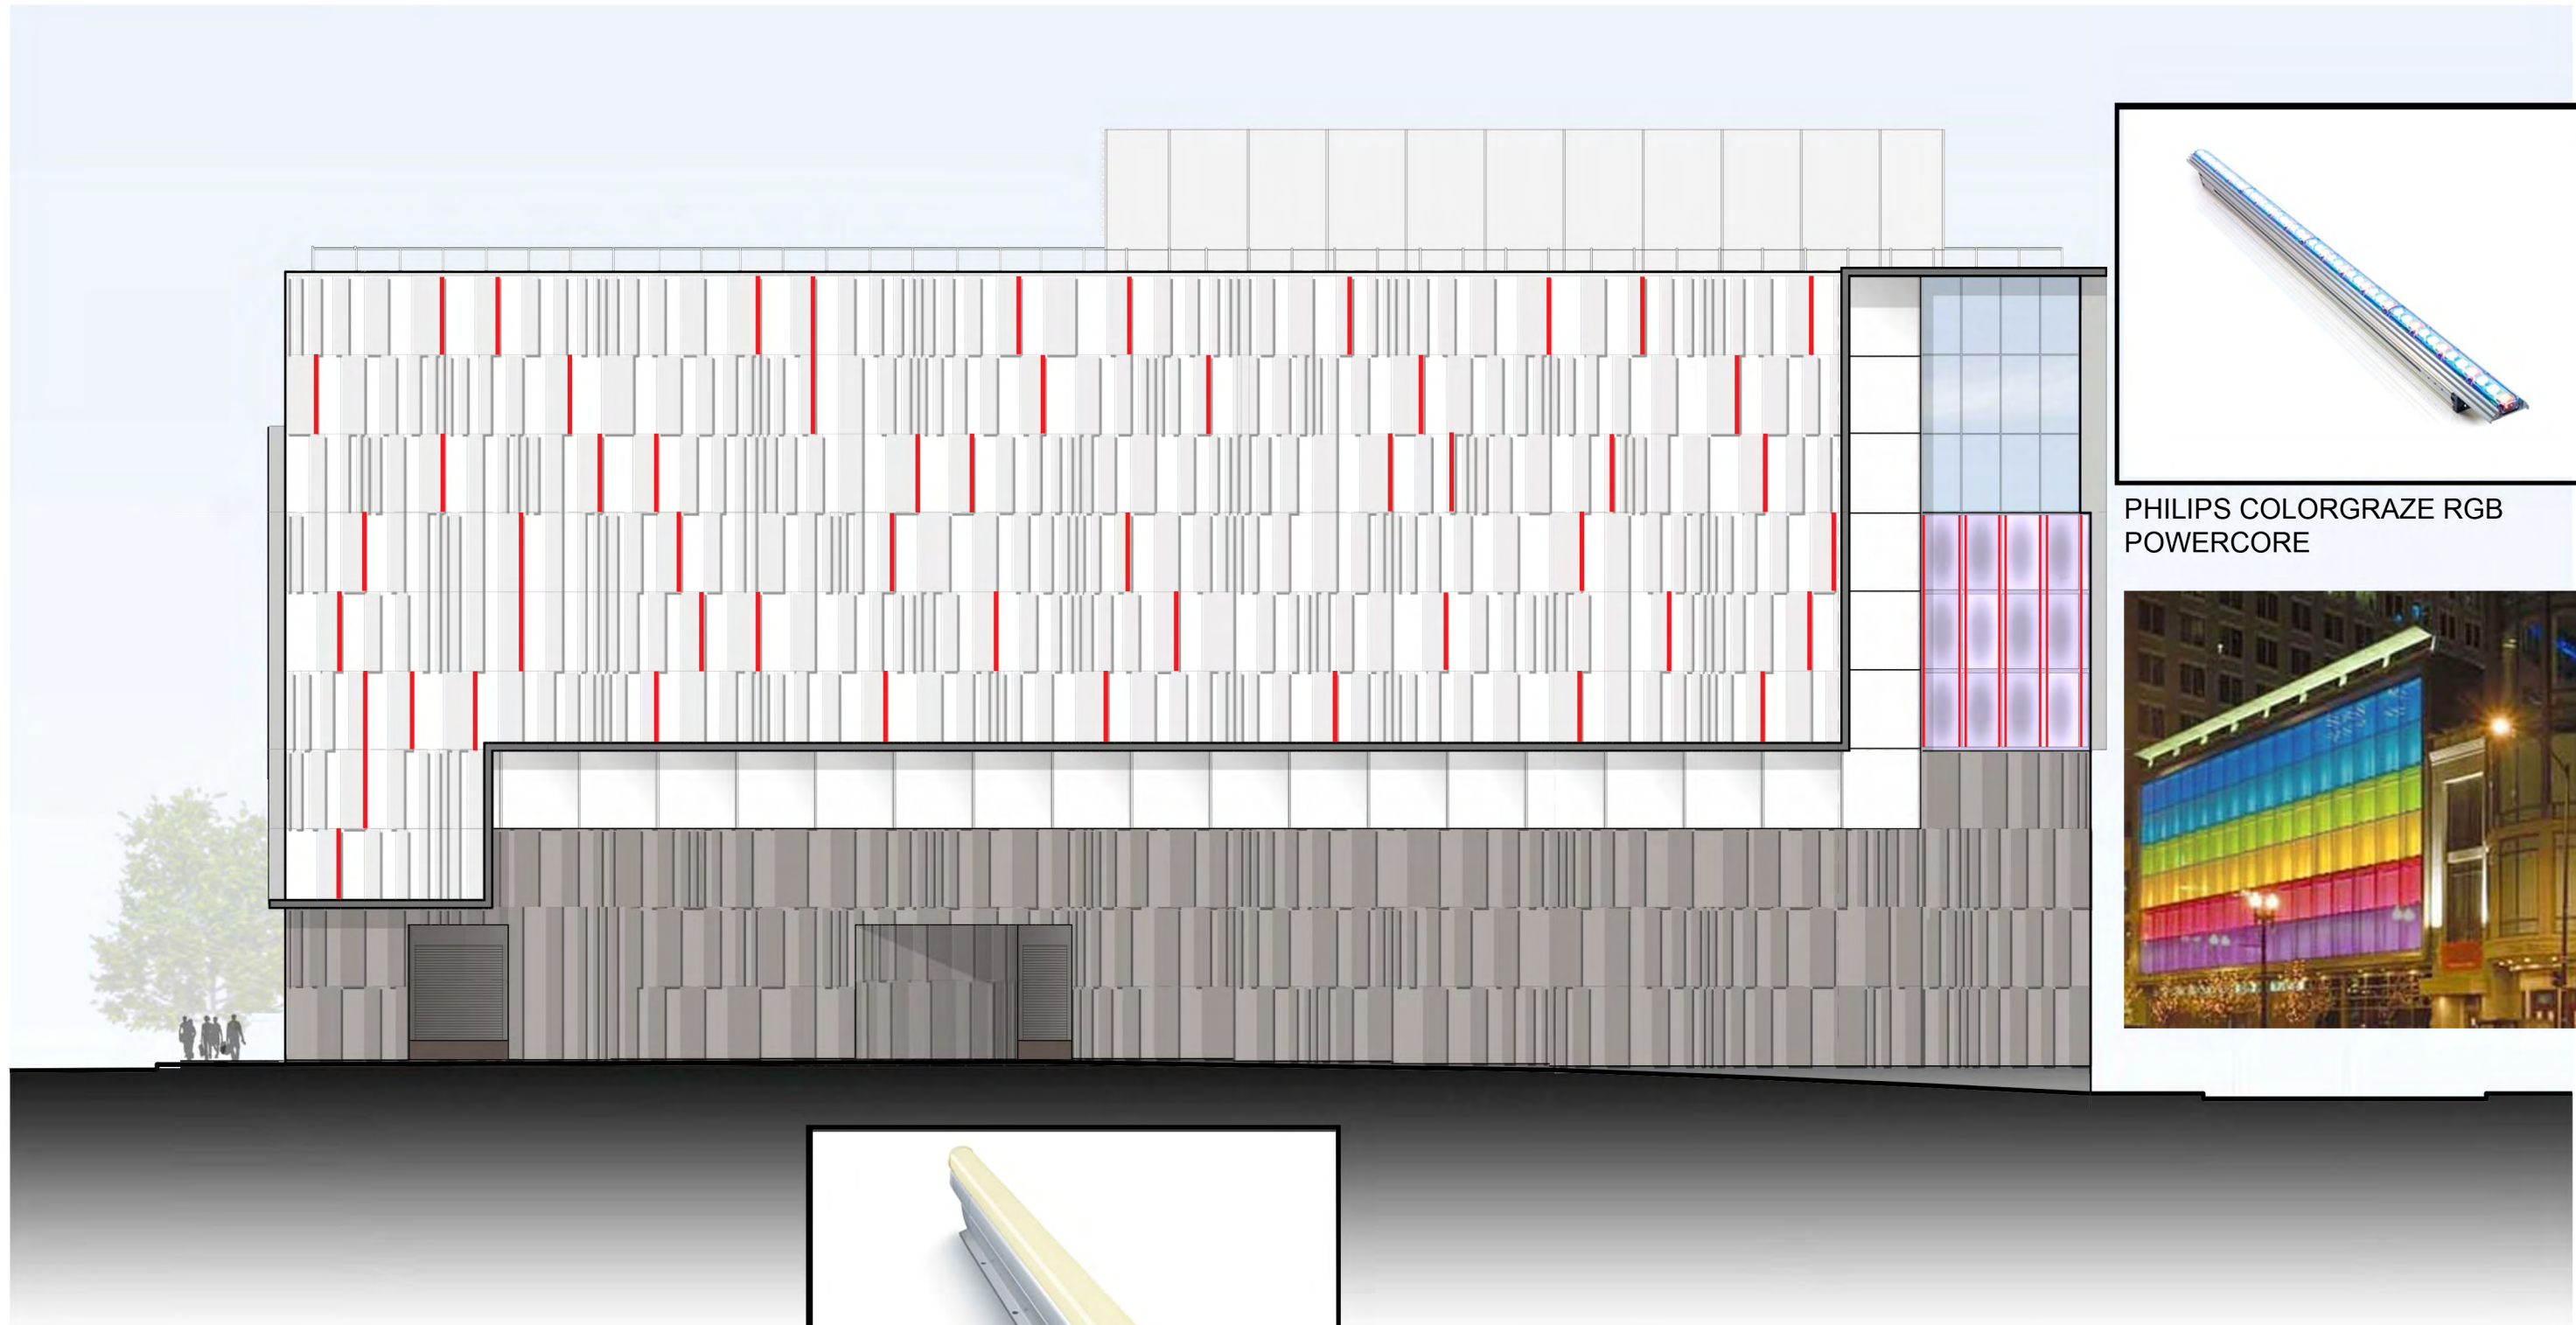

West Elevation - 1 1/2 Street

East Elevation - Canal Street

North Elevation - N Place SE

South Elevation - DC Water Driveway

- Theater Signage
- Parking Signage
- Retail Signage

\*Signage is illustrative only and is subject to change.  
Signage generally reflects size, orientation, and location.

# Lighting Narrative

PHILIPS COLORGRAZE RGB POWERCORE

PHILIPS eW ACCENT MX POWERCORE

PHILIPS COLORGRAZE RGB POWERCORE

PHILIPS eW ACCENT MX POWERCORE

WASA F1 LIGHTING SKETCHPACK  
14 February 2013

Lighting Narrative  
A-47